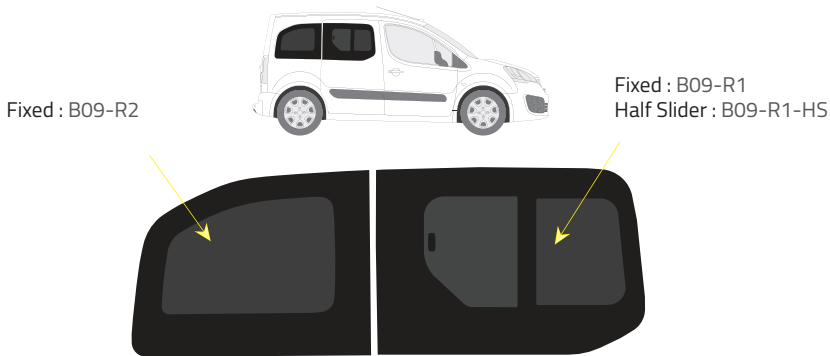

- Green (Clear) - 77% LT
- Privacy - 17% LT

Types of windows

Fixed

Half Slider

Driver's side **without** a side loading door

Barn doors

Driver's side **with** a side loading door

Passenger's side **with** a side loading door