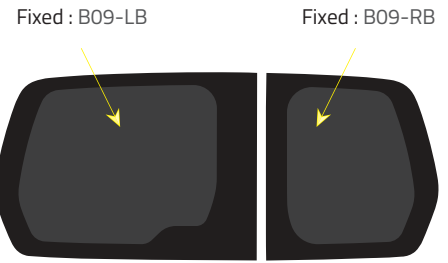

- Green (Clear) - 77% LT
- Privacy - 17% LT

Types of windows

Fixed

Half Slider

Driver's side **without** a side loading door

Barn doors

Driver's side **with** a side loading door

Passenger's side **with** a side loading door