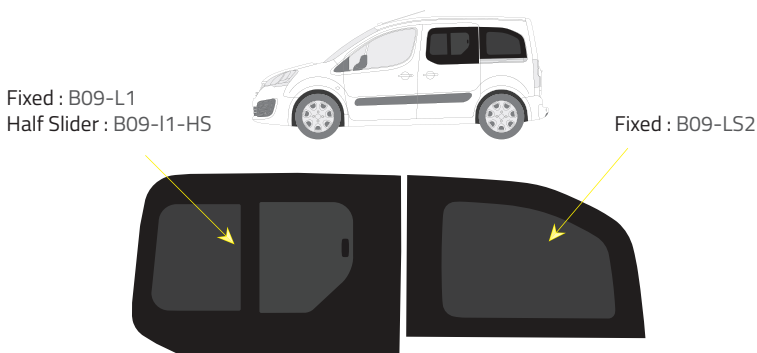

- Green (Clear) - 77% LT
- Privacy - 17% LT

Types of windows

Fixed

Half Slider

Driver's side **without** a side loading door

Barn doors

Driver's side **with** a side loading door

Passenger's side **with** a side loading door