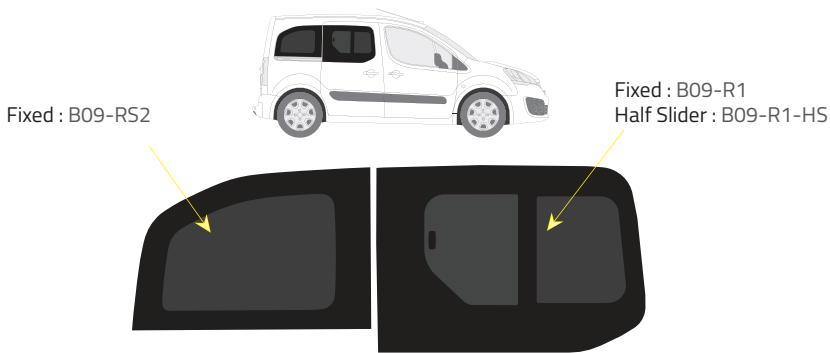

- Green (Clear) - 77% LT
- Privacy - 17% LT

Types of windows

Fixed

Half Slider

Driver's side **without** a side loading door

Barn doors

Driver's side **with** a side loading door

Passenger's side **with** a side loading door